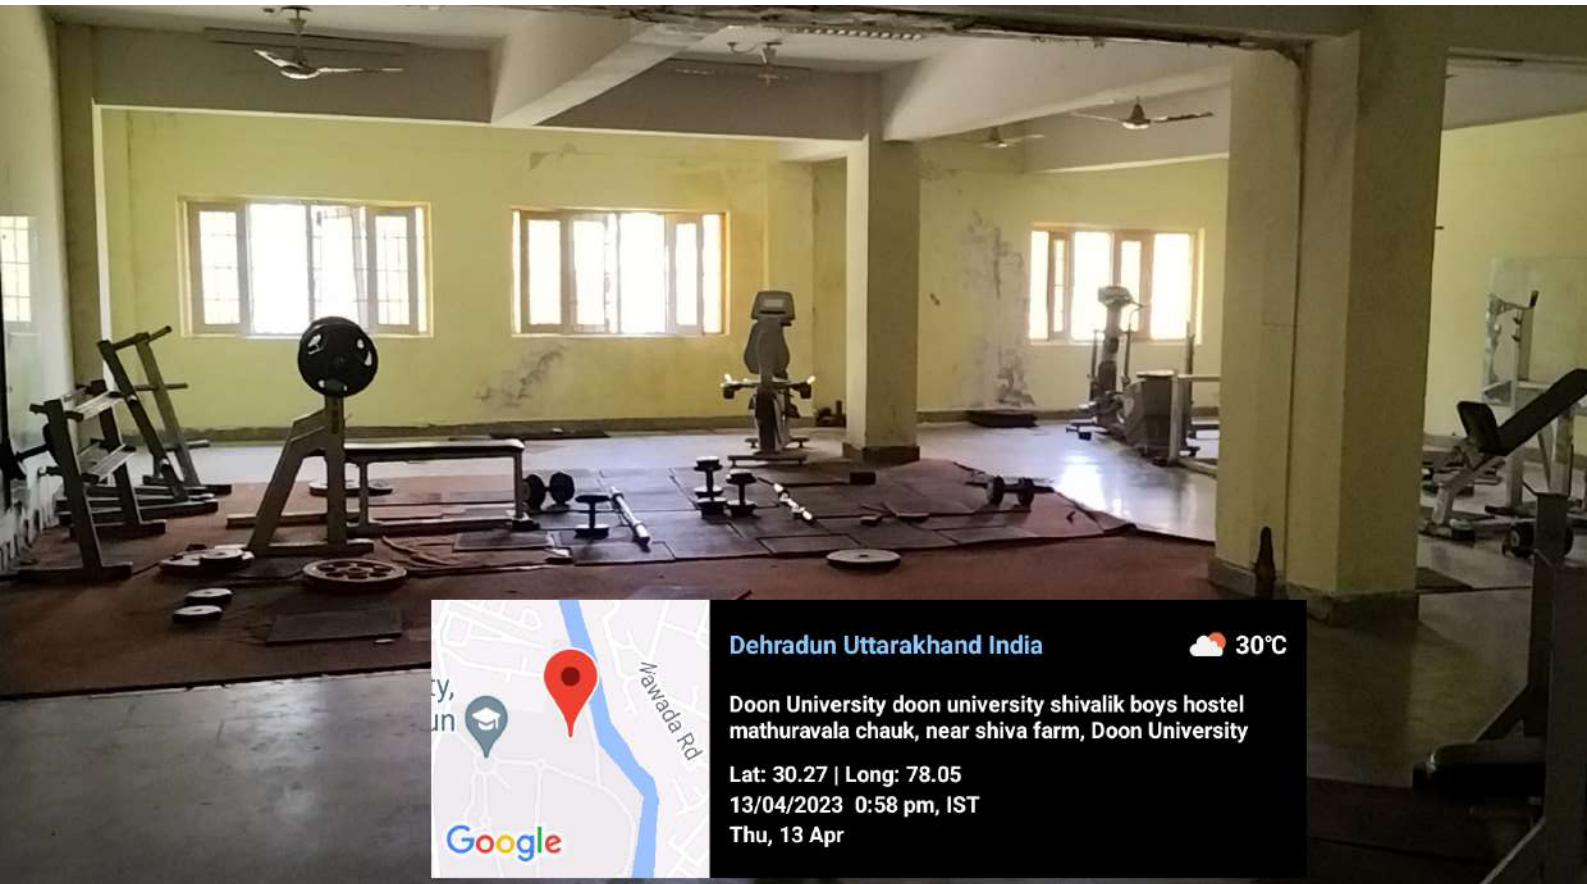

Dehradun Uttarakhand India

☁️ 30°C

Doon University doon university shivalik boys hostel
mathuravala chauk, near shiva farm, Doon University

Lat: 30.27 | Long: 78.05
13/04/2023 0:58 pm, IST
Thu, 13 Apr

36°C